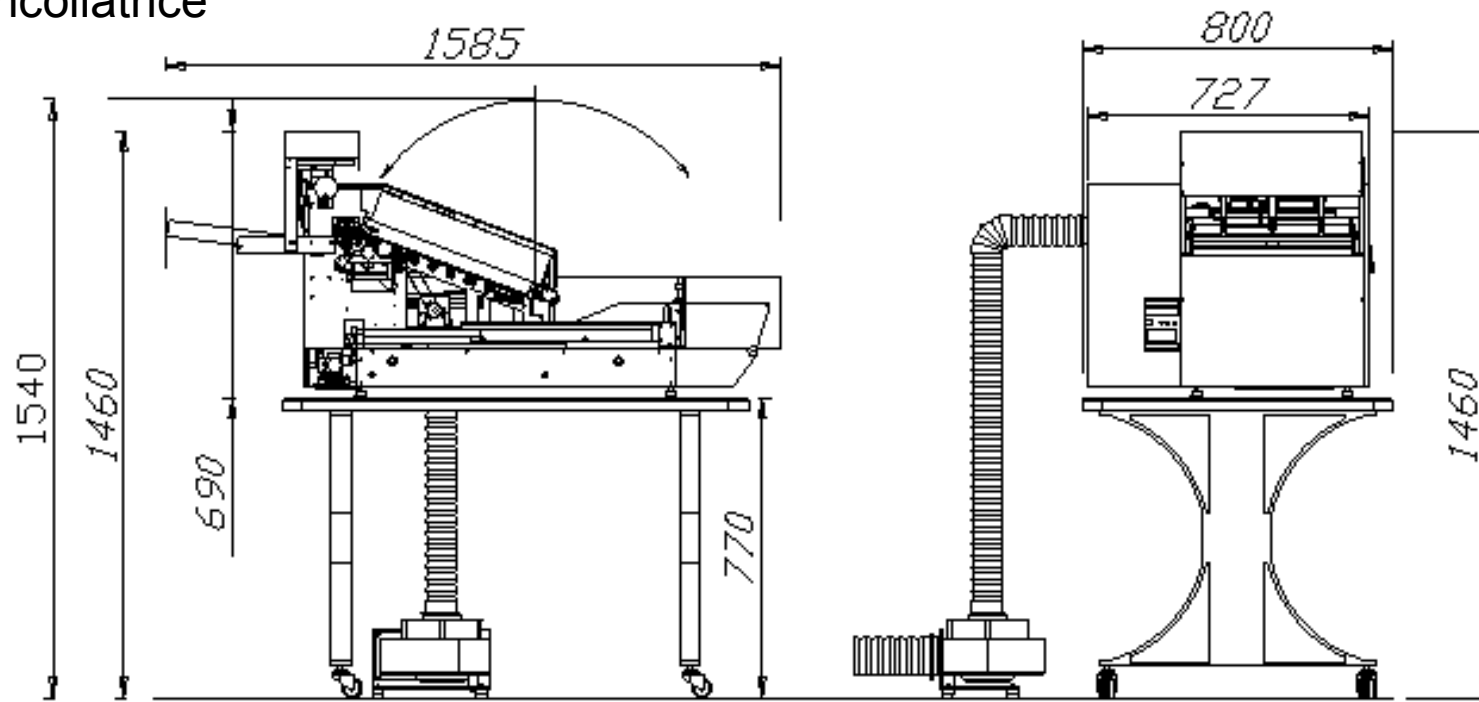

# Cutting Station MSA

50/76cm  
20/30"

50cm  
20"

FB40DP  
Gluing Machine  
Incollatrice

FB50DP  
Gluing Machine  
Incollatrice

Automatic Folding Machine FM40

Piegatrice Automatica FM40