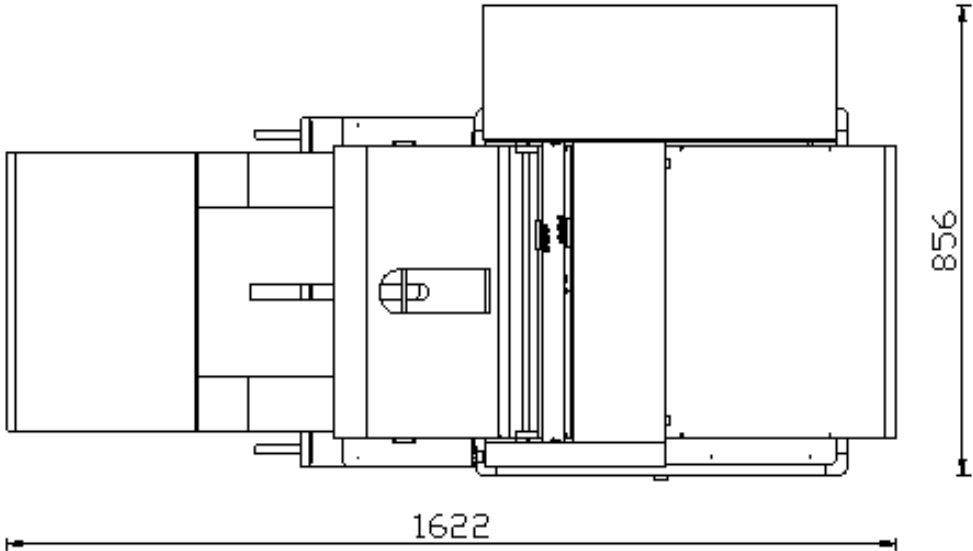

Automatic Folding Machine FM50

Piegatrice Automatica FM50