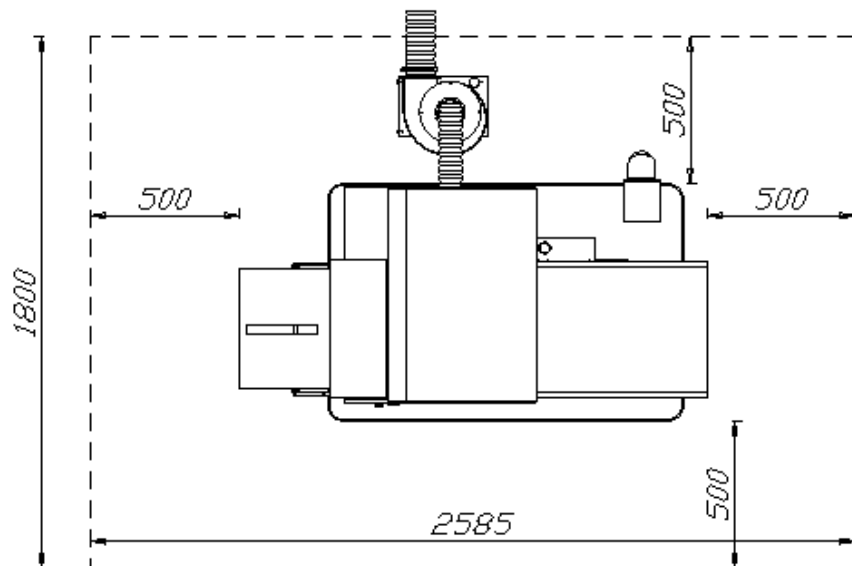

# Cutting Station MSA

50/76cm  
20/30"

50cm  
20"

FB40DP  
Gluing Machine  
Incollatrice

FB50DP  
Gluing Machine  
Incollatrice

Automatic Folding Machine FM40

Piegatrice Automatica FM40