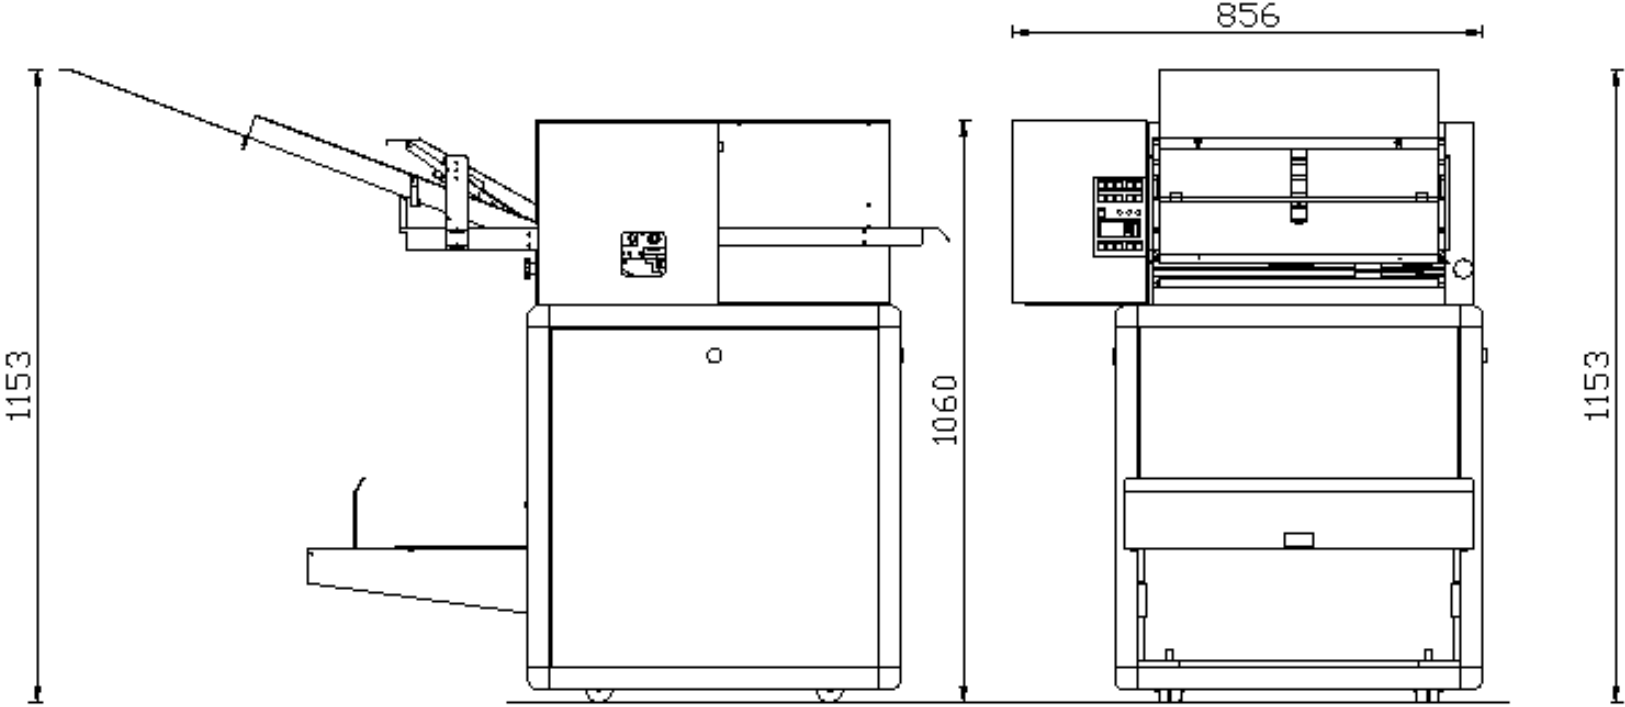

Automatic Folding Machine FM50

Piegatrice Automatica FM50