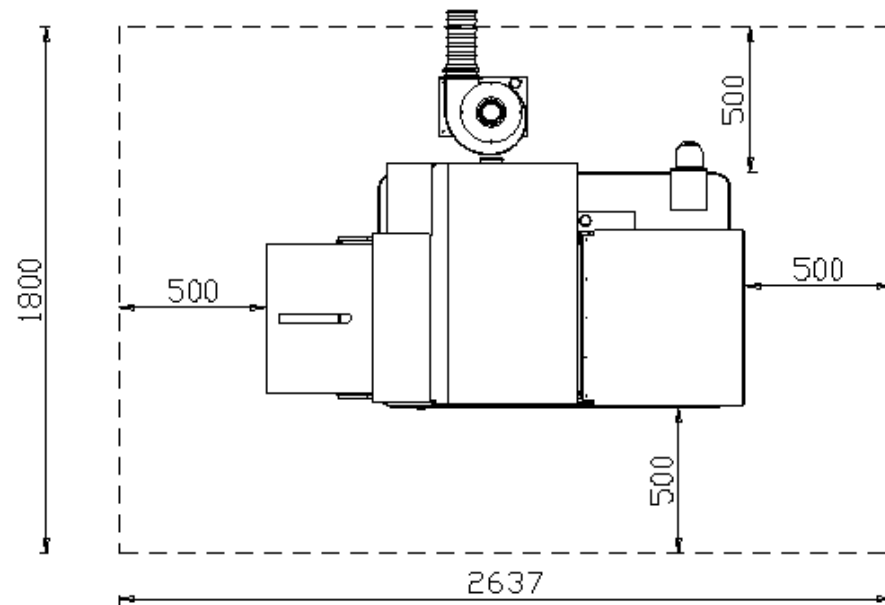

# Cutting Station MSA

50/76cm  
20/30"

50cm  
20"

FB40DP  
Gluing Machine  
Incollatrice

FB50DP  
Gluing Machine  
Incollatrice