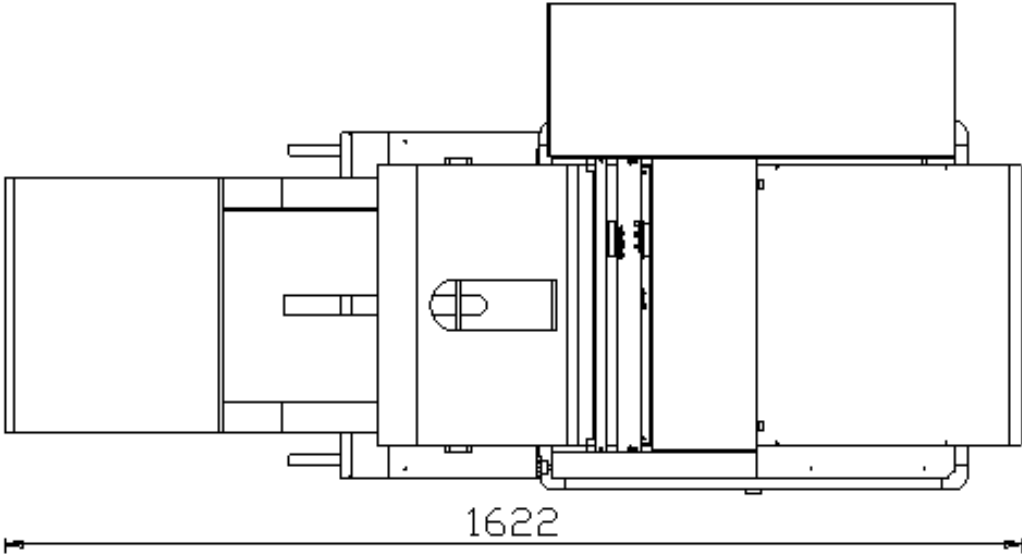

# LaserLab 127x254 - 50"x100"

# Cutting Station MSA

50/76cm  
20/30"

50cm  
20"

FB40DP  
Gluing Machine  
Incollatrice

FB50DP  
Gluing Machine  
Incollatrice

Automatic Folding Machine FM40

Piegatrice Automatica FM40