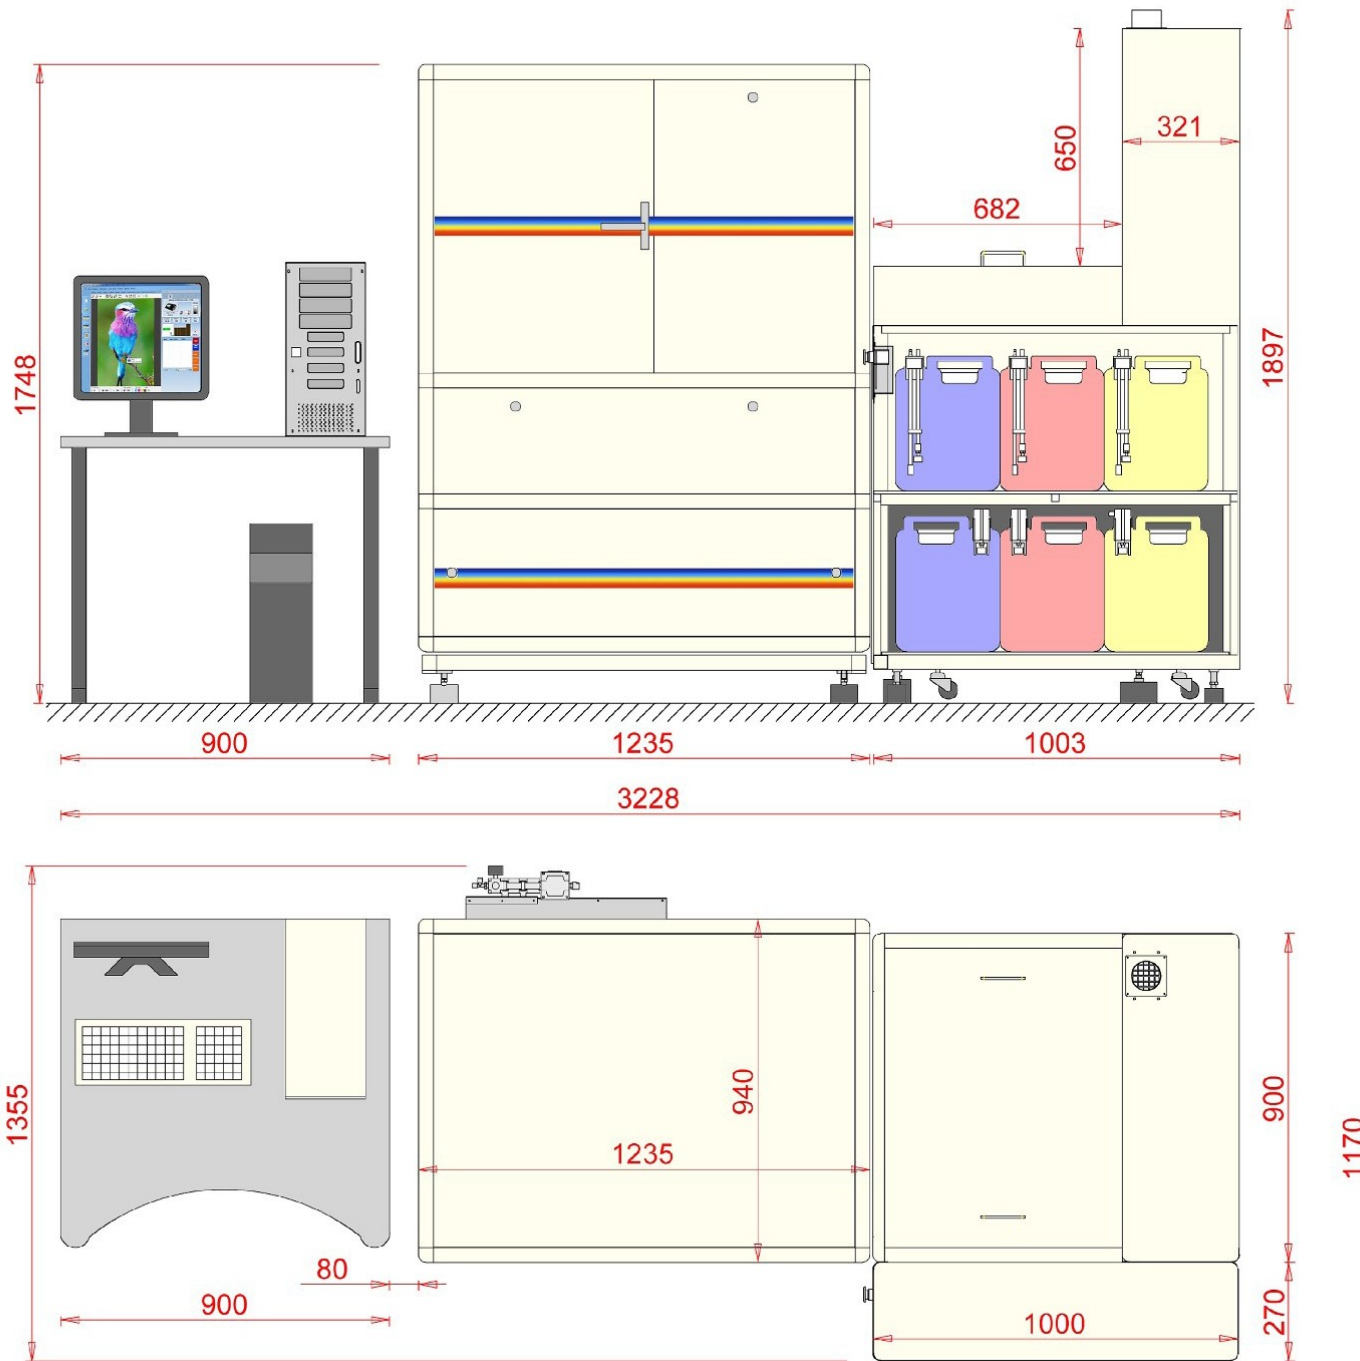

## Floorplans and Dimensions Planimetrie e Dimensioni

LaserLab DS 30x50 (12x20")

Laser VideoLab 30x50 (12"x20")

Compact LaserLab 50x115 - 20"x45"

Compact LaserLab 76x125 - 30"x49"

LaserLab 50x115 - 20"x45"

LaserLab 76x125 - 30"x49"

LaserLab 127x254 - 50"x100"

Cutting Station

Cutting Station MSA

FB40DP Gluing Machine / Incollatrice

FB50DP Gluing Machine / Incollatrice

Automatic Folding Machine FM40

Piegatrice Automatica FM40

Automatic Folding Machine FM50

Piegatrice Automatica FM50

Manual Folding Machine

Piegatrice Manuale

Press for Album Blocks

Pressa per Album

Forno per Album

Oven for Album Blocs

# LaserLab DS 30x50 (12x20")