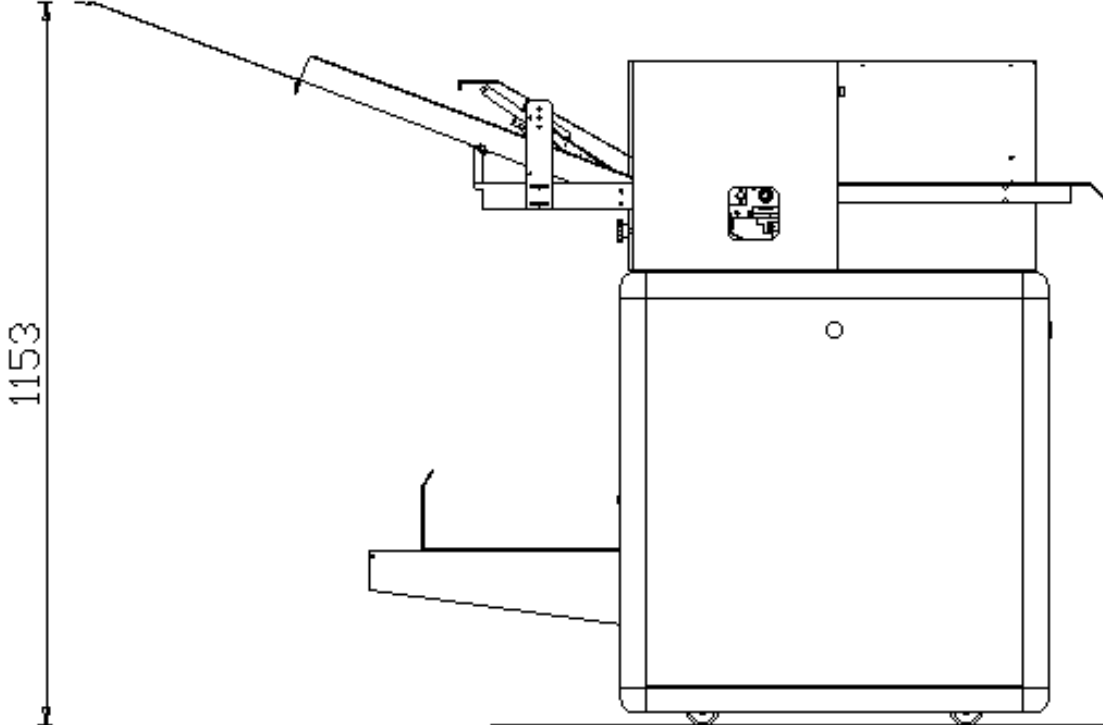

Automatic Folding Machine FM40

Piegatrice Automatica FM40