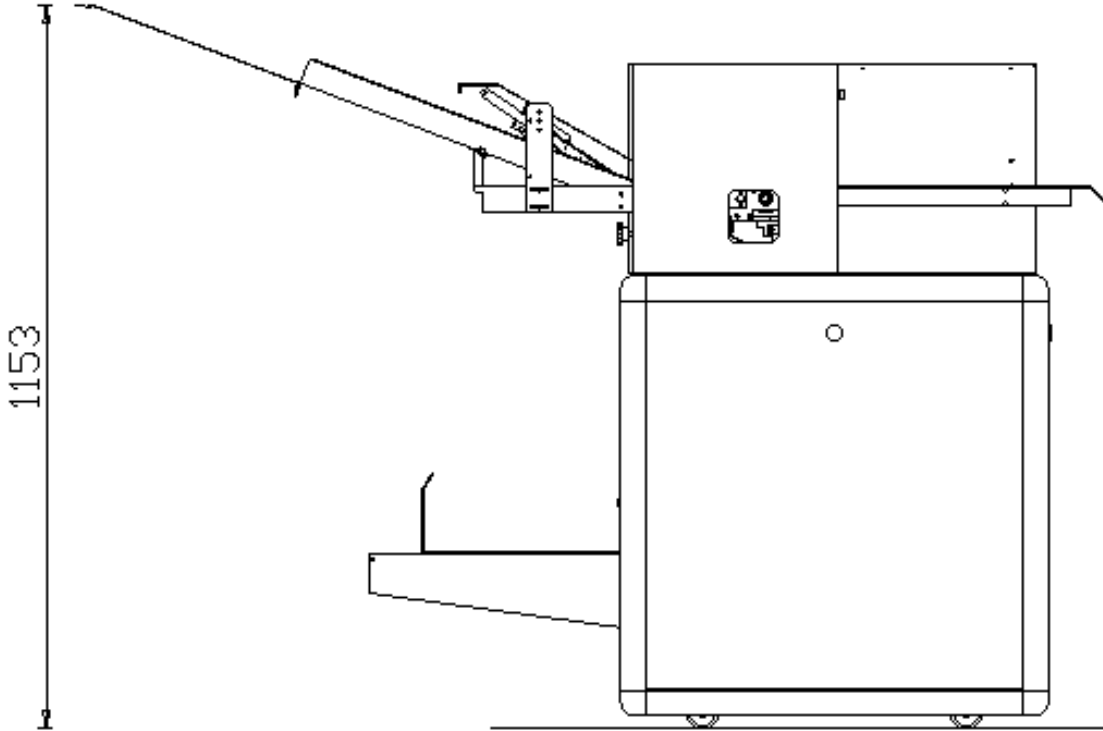

# Cutting Station MSA

50/76cm  
20/30"

50cm  
20"

FB40DP  
Gluing Machine  
Incollatrice

FB50DP  
Gluing Machine  
Incollatrice

Automatic Folding Machine FM40

Piegatrice Automatica FM40