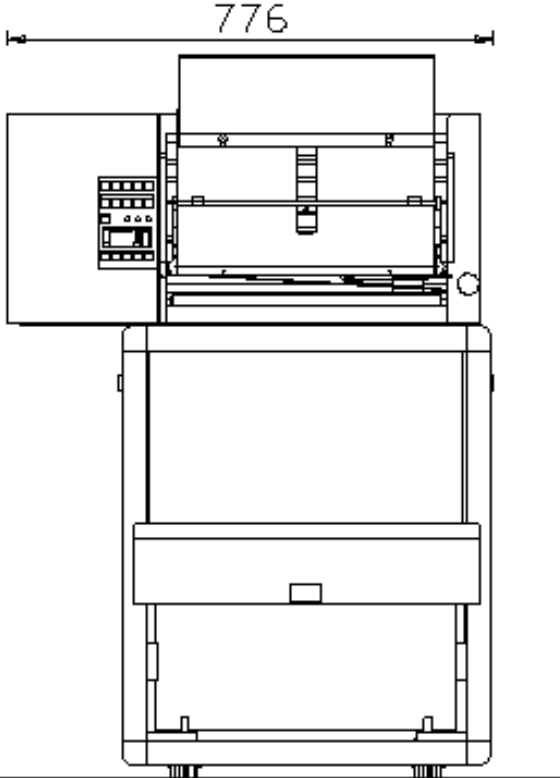

Automatic Folding Machine FM40

Piegatrice Automatica FM40