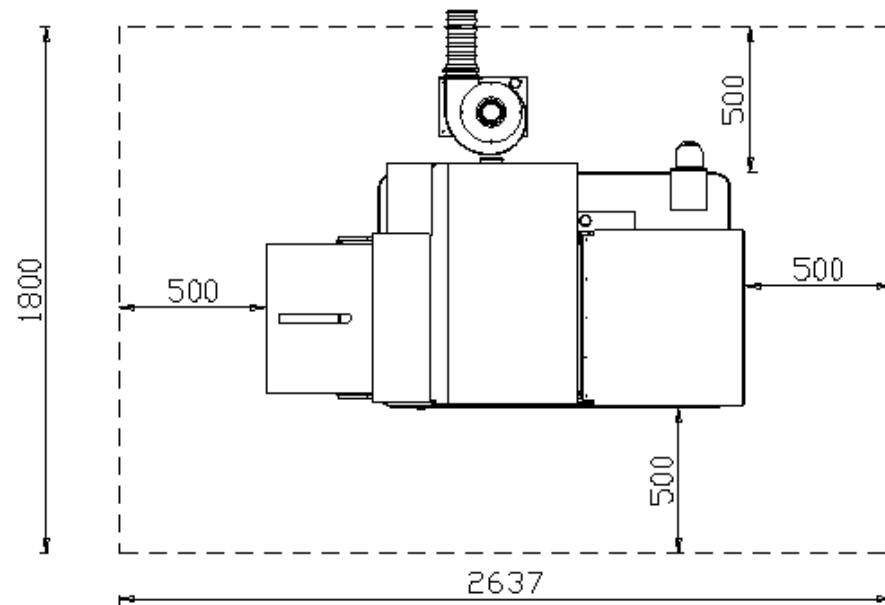

# Cutting Station MSA

50/76cm  
20/30"

50cm  
20"

FB40DP  
Gluing Machine  
Incollatrice

FB50DP  
Gluing Machine  
Incollatrice

Automatic Folding Machine FM40

Piegatrice Automatica FM40