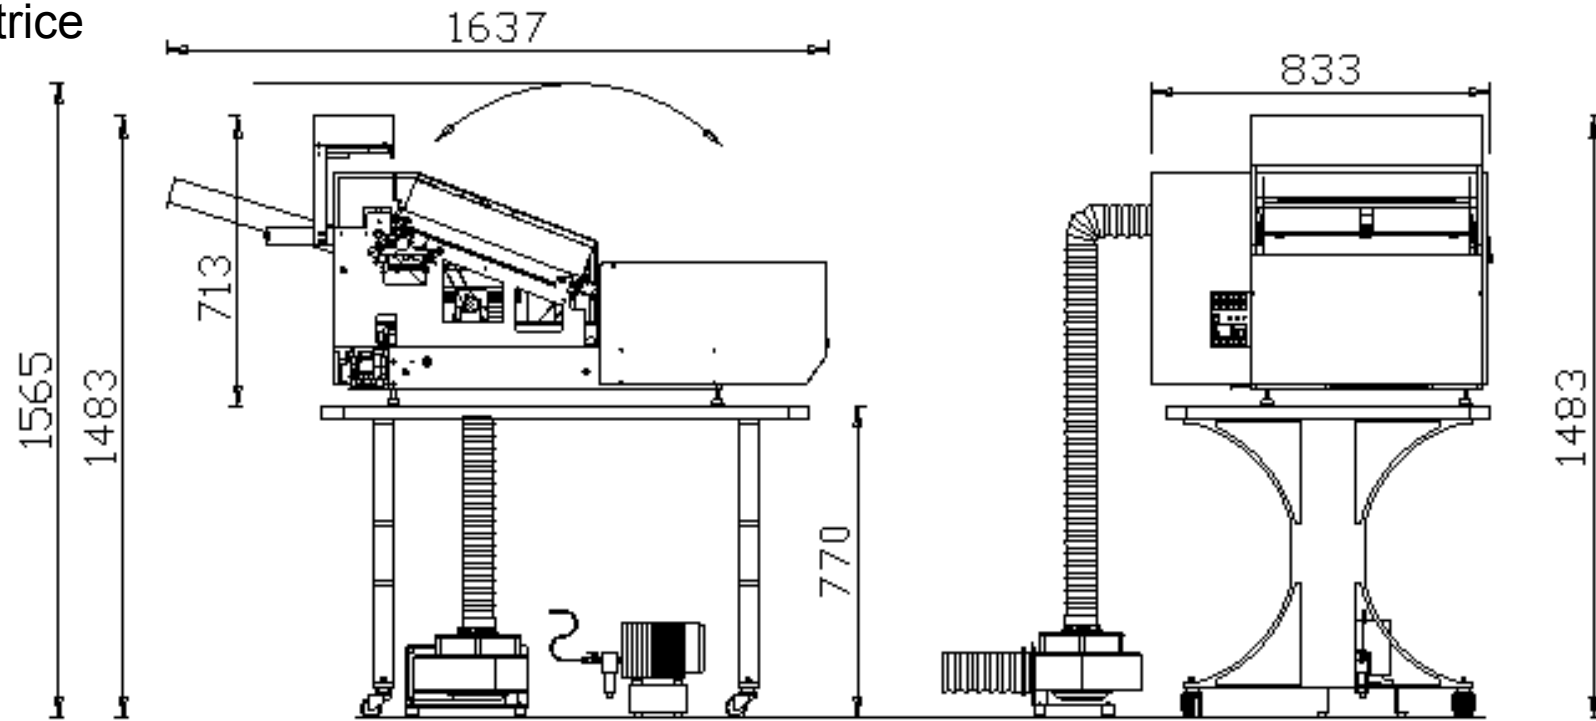

# Cutting Station MSA

50/76cm  
20/30"

50cm  
20"

FB40DP  
Gluing Machine  
Incollatrice

FB50DP  
Gluing Machine  
Incollatrice