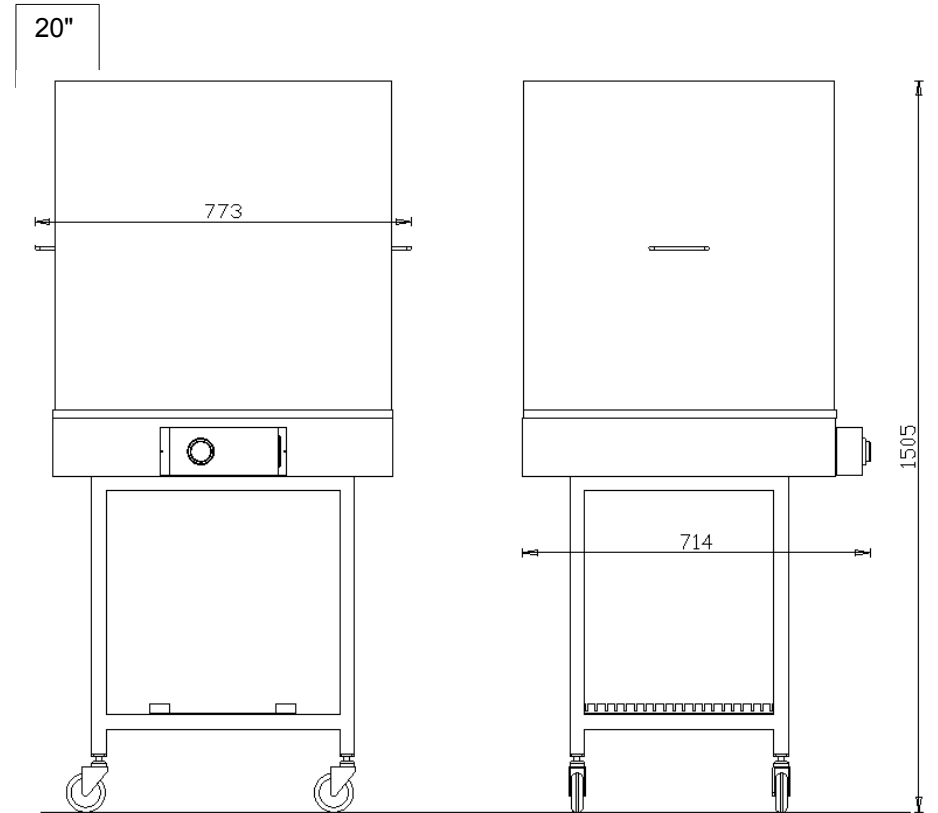

Forno per Album Oven for Album Blocs