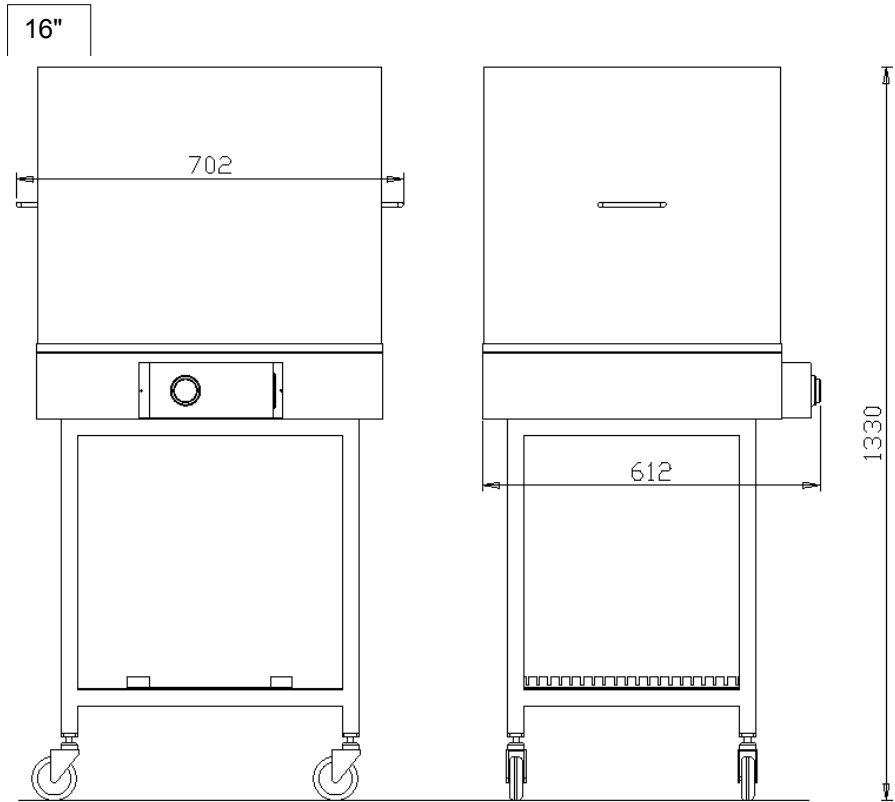

Forno per Album Oven for Album Blocs