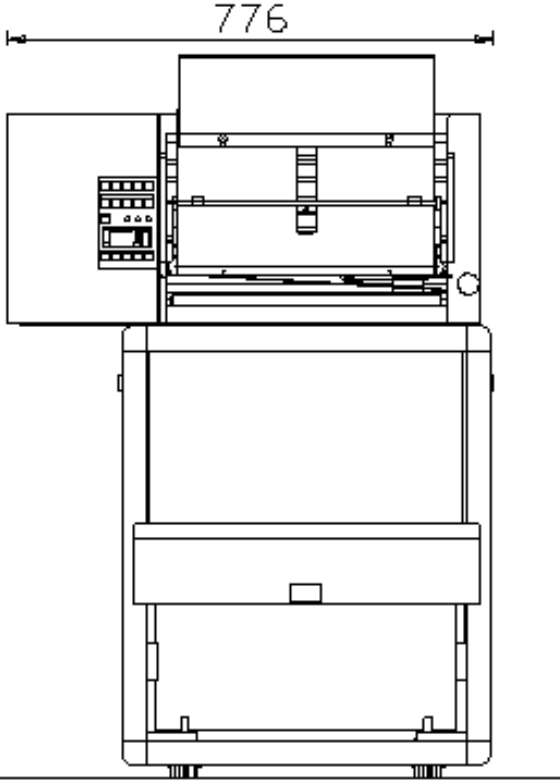

# LaserLab 76x125 - 30"x49"

# LaserLab 127x254 - 50"x100"

# Cutting Station MSA

50/76cm  
20/30"

50cm  
20"

FB40DP  
Gluing Machine  
Incollatrice

FB50DP  
Gluing Machine  
Incollatrice

Automatic Folding Machine FM40

Piegatrice Automatica FM40