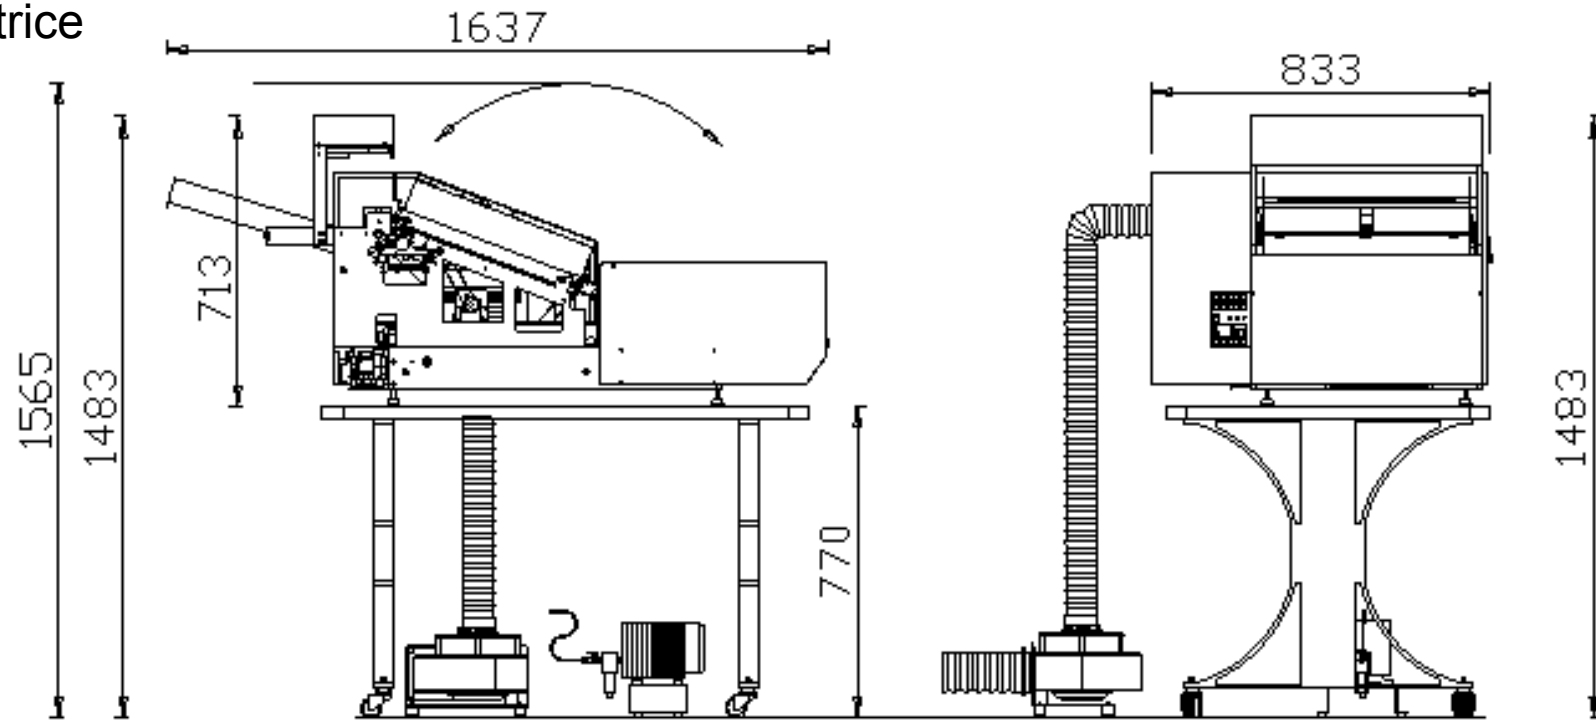

# Cutting Station MSA

50/76cm  
20/30"

50cm  
20"

FB40DP  
Gluing Machine  
Incollatrice

FB50DP  
Gluing Machine  
Incollatrice

Automatic Folding Machine FM40

Piegatrice Automatica FM40