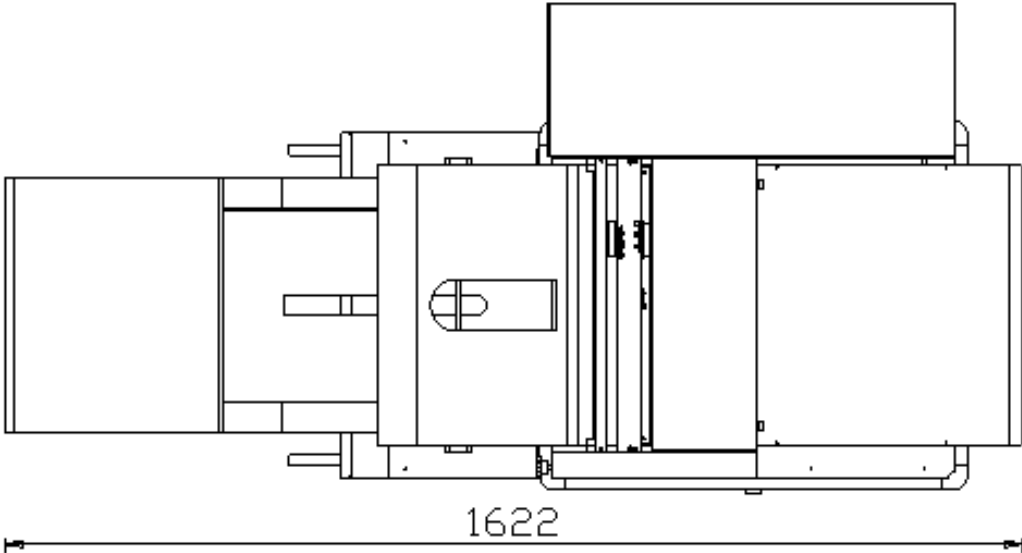

Automatic Folding Machine FM40

Piegatrice Automatica FM40