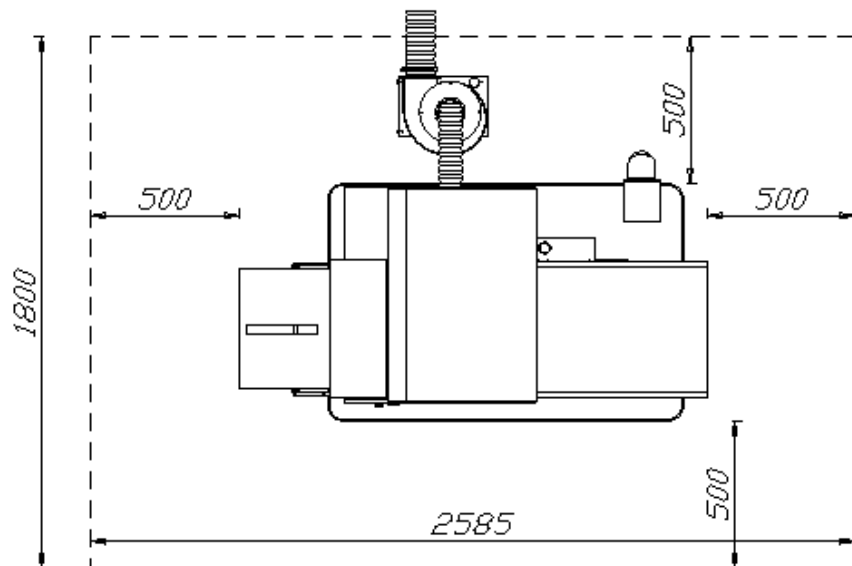

# Cutting Station MSA

50/76cm  
20/30"

50cm  
20"

FB40DP  
Gluing Machine  
Incollatrice

FB50DP  
Gluing Machine  
Incollatrice