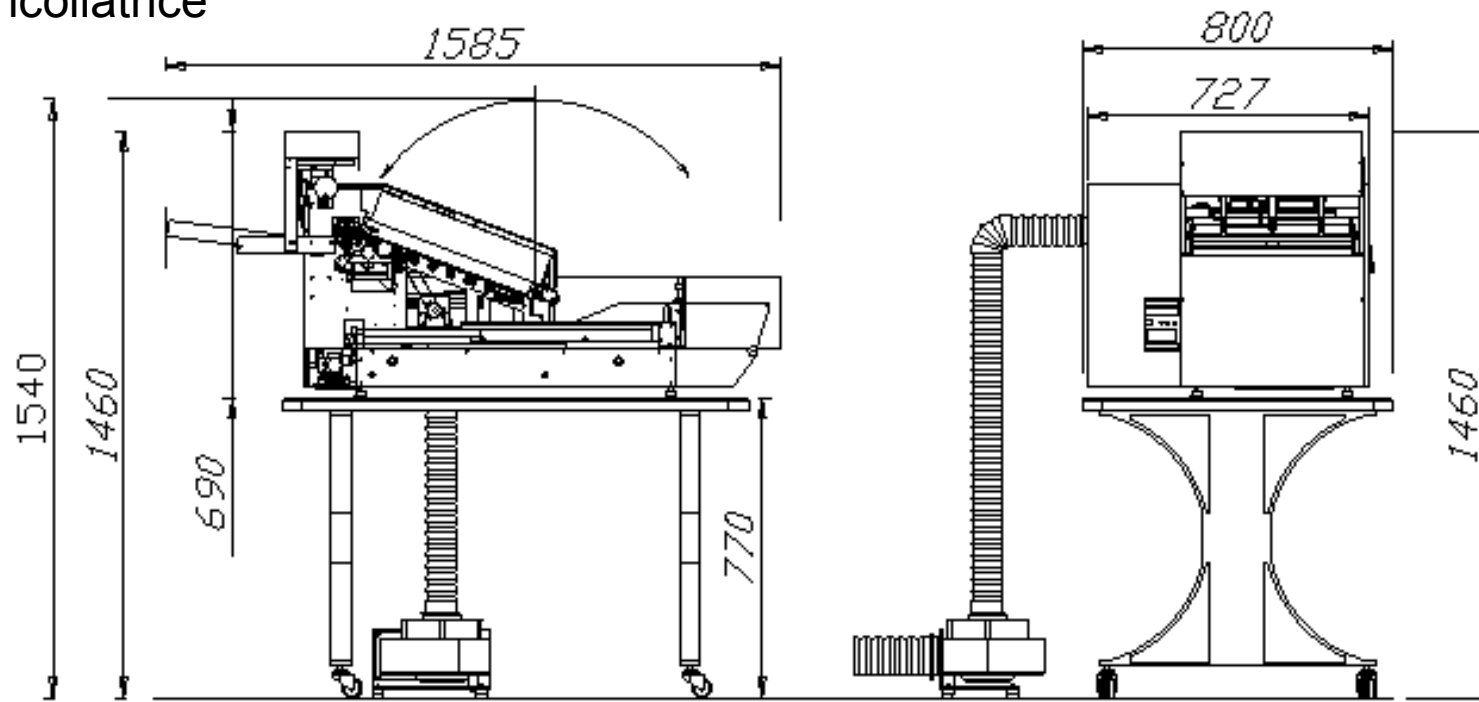

# Cutting Station MSA

50/76cm  
20/30"

50cm  
20"

FB40DP  
Gluing Machine  
Incollatrice

FB50DP  
Gluing Machine  
Incollatrice